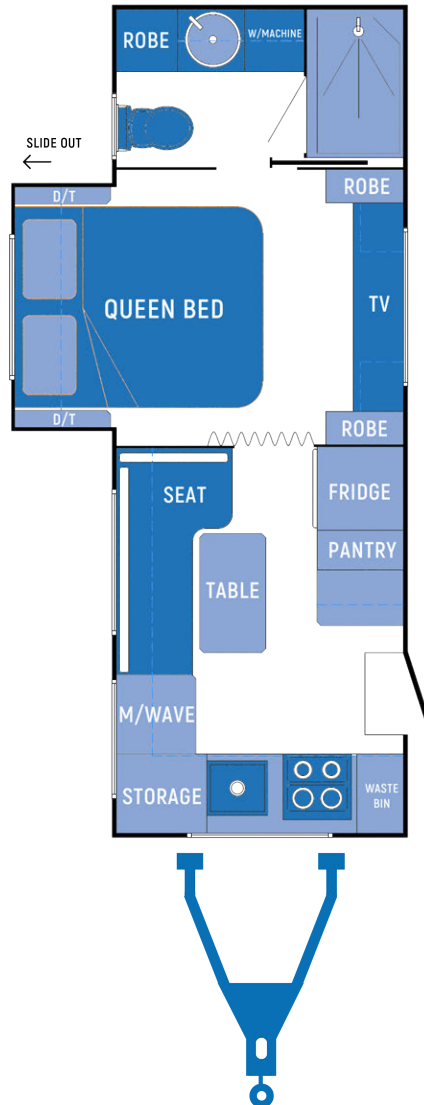

20'6 Cruiser (RCC206)

REGENTCARAVANS.COM.AU

CHASSIS	
A-Frame	6"
Chassis Size	4"
Raiser	2"
Hitch	50mm Ball
Gas Bottle Enclosure	Yes
Suspension	Torsion 2.1 T Tandem
Tyres	Black 235/75 R15 (Goodride)
Brake	12' Electric (Alko)
9kg Gas Bottle	2
Mud Flaps	Yes
Step	Single Electric LED
Water Tanks	2 x 95 Ltrs
Grey Water Tank	Option
Bumper Bar	2 Arm straight
Sway Control	Lippert
Chassis Finish	Raptor Coat

APPLIANCE	
Air Conditioner	Harrier Plus
Washing Machine	4kg Front Load
Reversing Camera	270 Degree Wireless
Solar	1 x 170W Slimline
Battery	100AH Lithium
Battery Box	2
Ranghood	NCE
TV Arm	2
TV Units	1 x Smart 24" + 1 x Smart 28"
Antenna	Wineguard
Stereo	Double DIN
Internal Speaker	2
External Speaker	1

Internal Light	LED Downlight + Strip @ OH & floor
External Light	3
Stove	Oven
Microwave	23L
Fridge	Dometic RUA6408X, 188L
Hot water system	Instant
Roof Hatch	1 Small + 1 Medium
Ensuite Hatch	2 with fan and LED
External Shower	Yes
Access Doors	Black
Wifi	Yes
Brakesafe	Trailsafe
Management System	Projecta PM300 + MPPT Solar Controller

INTERNAL	
Upholstery	Leather
Bench top	Postform
Furniture Handles	Black Moon
Shower Size	1000 x 680
Shower Footrest & Shampoo Shelf	Yes
Toilet	Ceramic
Internal Grab Handle	Curve Black
Kitchen Sink	Single Square Black
Kitchen Sink Tap	Black
Water Filter	Yes
Vanity Sink	Round black
Vanity Tap	Black
Magazine Holder	1
Shower Door	Mirror
Laundry Bag	Yes
Waste Bin	Yes
Sirocco Fans	Option
Pantry	2 Medium
Shaving Cabinet	Yes