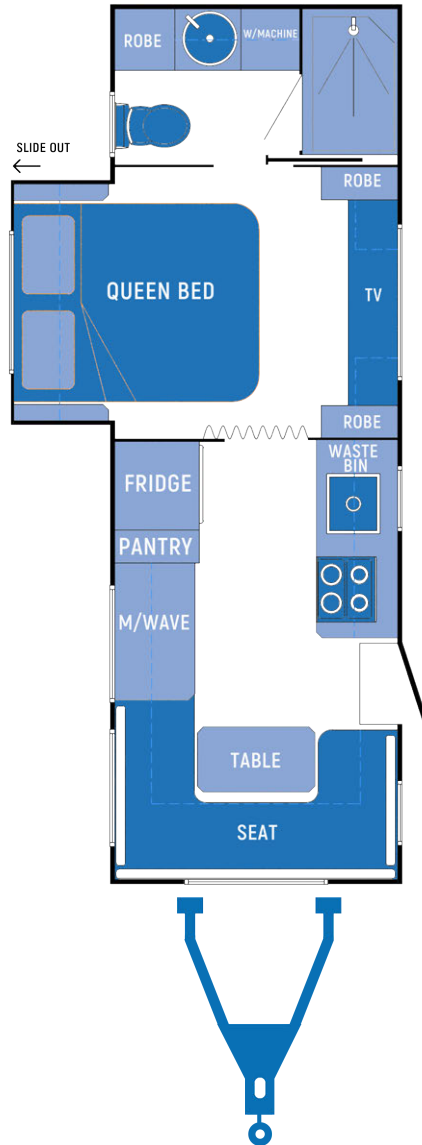

22' Cruiser (RCC220)

REGENTCARAVANS.COM.AU

CHASSIS

A-Frame	6"
Chassis Size	4"
Raiser	2"
Hitch	50mm Ball
Gas Bottle Enclosure	Yes
Suspension	Torsion 2.1 T Tandem
Tyres	Black 235/75 R15 (Goodride)
Brake	12' Electric (Alko)
9kg Gas Bottle	2
Mud Flaps	Yes
Step	Single Electric LED
Water Tanks	2 x 95 Ltrs
Grey Water Tank	Option
Bumper Bar	2 Arm straight
Sway Control	Lippert
Chassis Finish	Raptor Coat

APPLIANCE

Air Conditioner	Harrier Plus
Washing Machine	4kg Front Load
Reversing Camera	270 Degree Wireless
Solar	1 x 170W Slimline
Battery	100AH Lithium
Battery Box	2
Ranghood	NCE
TV Arm	2
TV Units	1 x Smart 24" + 1 x Smart 28"
Antenna	Wineguard
Stereo	Double DIN
Internal Speaker	2
External Speaker	1
Internal Light	LED Downlight + Strip @ OH & floor
External Light	3
Stove	Oven
Microwave	23L
Fridge	Dometic RUA6408X, 188L
Hot water system	Instant
Roof Hatch	1 Small + 1 Medium
Ensuite Hatch	2 with fan and LED
External Shower	Yes
Access Doors	Black
Wifi	Yes
Brakesafe	Trailsafe
Management System	Projecta PM300 + MPPT Solar Controller

INTERNAL

Upholstery	Leather
Bench top	Postform
Furniture Handles	Black Moon
Shower Size	1000 x 680
Shower Footrest & Shampoo Shelf	Yes
Toilet	Ceramic
Internal Grab Handle	Curve Black
Kitchen Sink	Single Square Black
Kitchen Sink Tap	Black
Water Filter	Yes
Vanity Sink	Round black
Vanity Tap	Black
Magazine Holder	1
Shower Door	Mirror
Laundry Bag	Yes
Waste Bin	Yes
Sirocco Fans	Option
Pantry	Medium
Shaving Cabinet	Yes

EXTERNAL

Side Checker Protection	Raptor Coat Optional
Front Checker Protection	Raptor Coat
Picnic table	1 with LED
Awning	Electric 17' Black
External Grab Handle	LED Pole

MEASUREMENTS

Body Length (mm)	
Travel Length (mm)	
Travel Height (mm)	
Travel Width (mm)	
Tow Ball (Kg)	
Tare Weight (Kg)	
ATM (Kg)	3500
Axle Rating (Kg)	3500